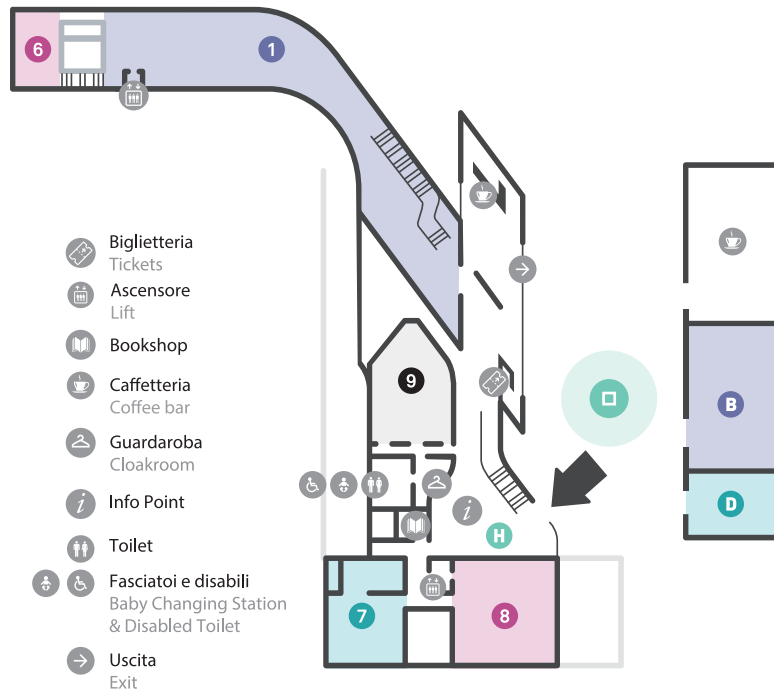

LIVELLO  
LEVEL 0

- 1 Galleria 1  
Gallery 1
- 6 Centro Archivi Architettura  
Sala Studio  
Architectural Archives Centre  
Study Room
- 7 Sala Carlo Scarpa  
Carlo Scarpa Room
- 8 Sala Claudia Gian Ferrari  
Claudia Gian Ferrari Room
- 9 Auditorium
- Piazza  
Square
- H Hall
- B Ricerca
- D Corner D

LIVELLO  
LEVEL 1

- 2 Galleria 2  
Gallery 2
- 3 Galleria 3  
Gallery 3
- 4 Galleria 4  
Gallery 4

Ascensore  
Lift

LIVELLO  
LEVEL 2

- 10 Foyer Guido Reni
- 11 Dipartimento educazione  
Education Department

Ascensore  
Lift

Toilet

Fasciatoi e disabili  
Baby Changing Station  
& Disabled Toilet

LIVELLO  
LEVEL 3

- 5 Galleria 5  
Gallery 5

Ascensore  
Lift

Toilet

Fasciatoi e disabili  
Baby Changing Station  
& Disabled Toilet