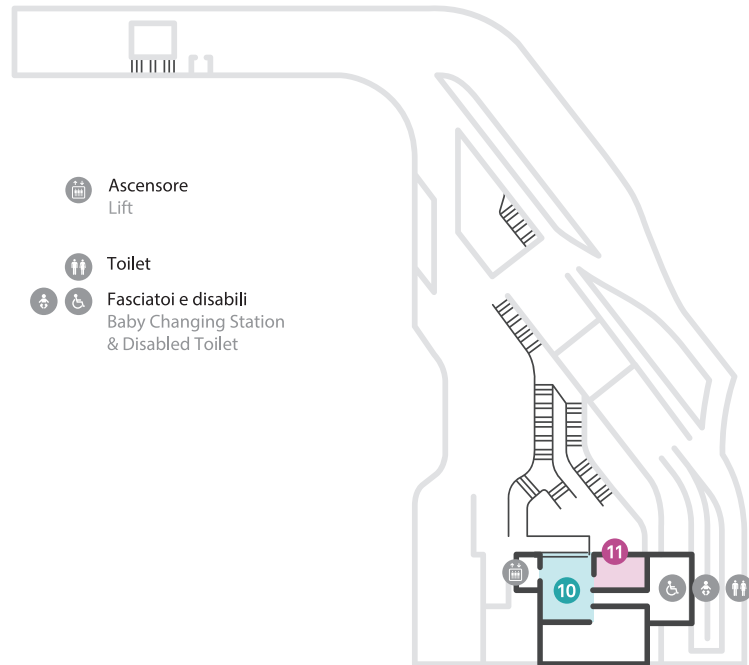

LIVELLO  
LEVEL 0

- 1 Galleria 1  
Gallery 1
- 6 Centro Archivi Architettura  
Sala Studio  
Architectural Archives Centre  
Study Room
- 7 Sala Carlo Scarpa  
Carlo Scarpa Room
- 8 Sala Claudia Gian Ferrari  
Claudia Gian Ferrari Room
- 9 Auditorium
- Piazza  
Square
- H Hall
- B Ricerca
- D Corner D

LIVELLO  
LEVEL 1

- 2 Galleria 2  
Gallery 2
- 3 Galleria 3  
Gallery 3
- 4 Galleria 4  
Gallery 4

Ascensore  
Lift

LIVELLO  
LEVEL 2

- 10 Foyer Guido Reni
- 11 Dipartimento educazione  
Education Department

Ascensore  
Lift

Toilet

Fasciatoi e disabili  
Baby Changing Station  
& Disabled Toilet

LIVELLO  
LEVEL 3

- 5 Galleria 5  
Gallery 5

Ascensore  
Lift

Toilet

Fasciatoi e disabili  
Baby Changing Station  
& Disabled Toilet